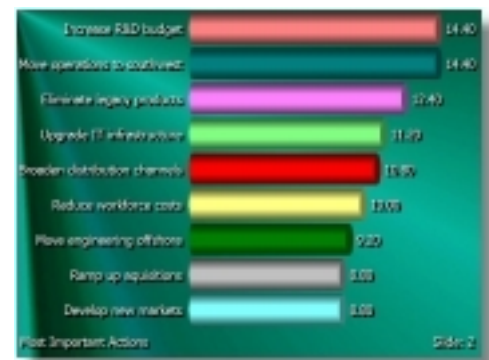

Unity's decision making feature set also includes the ability to easily generate XY style opportunity maps. Any number of items can each be rated on a given scale, for a given criterion (e.g., importance toward reaching our goal). You then go through the list a second time, based on a different criterion (e.g., viability).

Then, with just three mouse clicks, you can display a map showing those that are most important and most viable versus the least.

- Unity XPw requires Windows XP or Windows Vista -