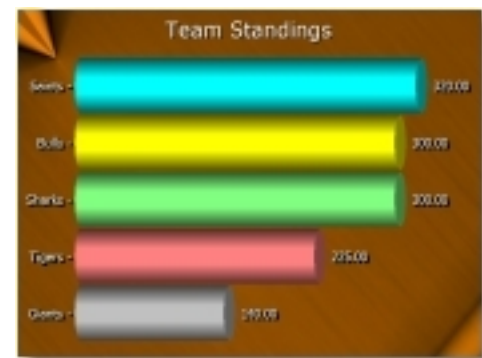

*Of course, standard opinion polling features are provided, but Synthesis allows you to assign a correct answer and to track individuals based on percent correct.*

Additionally, you can assign points to questions effectively weighting each question, and can track individual scores based on points.

While two people may have both scored 90% correct, one might have 2400 points as compared to the other having 1900. In this case, the first person got more of the difficult questions correct.

*Synthesis allows you to easily create teams and to then assign people to those teams. You can also add a count down clock and to split the clock into periods for "fastest correct".*

Assigning a clock, points, and periods turns your quiz into team based competition where the fastest correct answers are rewarded most.

At any point during the presentation, you can display Team Standings and even individual standings with just two keystrokes. The system even comes with a built in Jeopardy style game board.